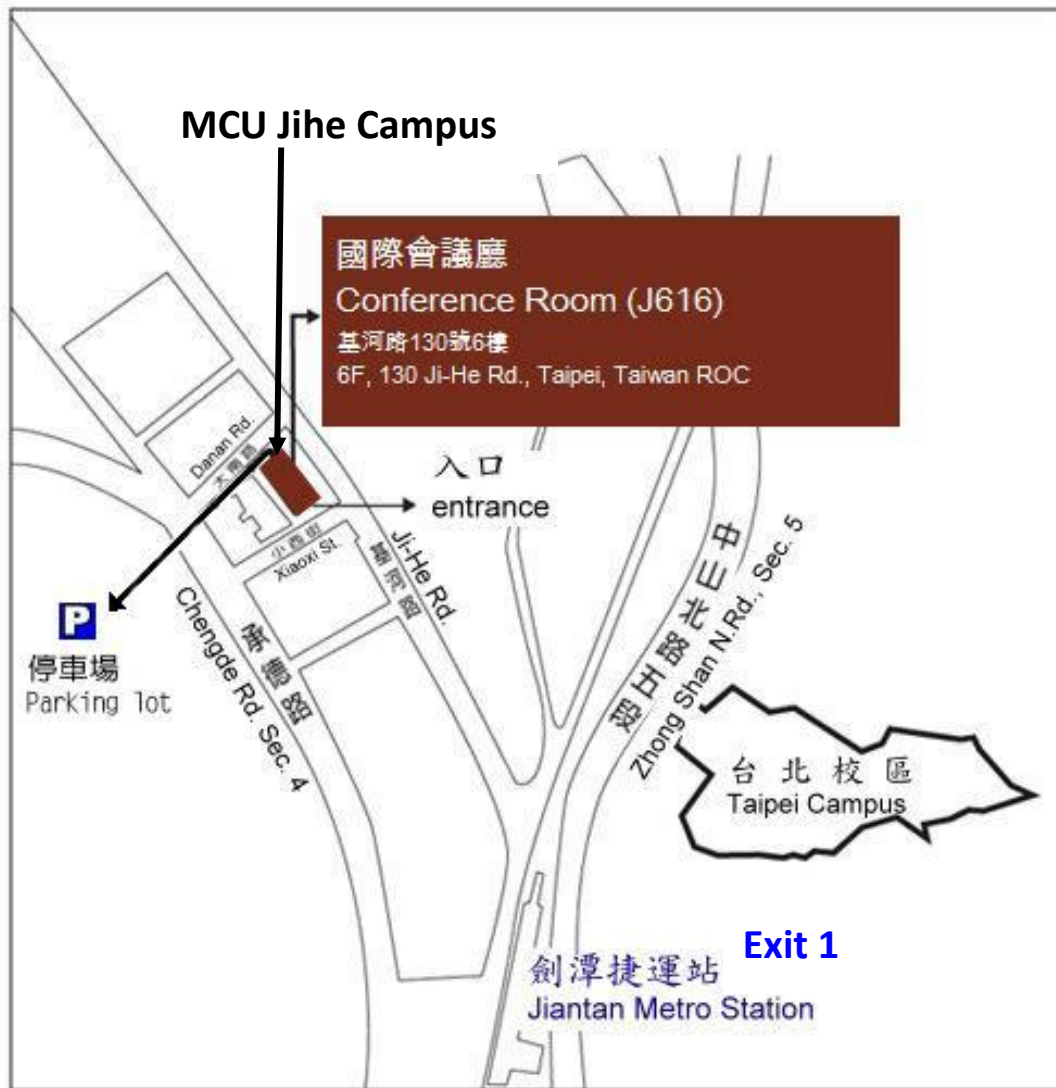

## Map and Transportation information

### Driving Directions

Take the Zhong Shan Expressway to the Chong Qing North Road interchange, exit Shihin. Once past Bailing Bridge, travel straight on Zhong Zheng Road. Turn right at Ji-He Road, continue straight to reach Jihe campus.

### High Speed Rail (HSR) or Taiwan Railways

Take the High Speed Rail or Taiwan Railways to the Taipei Station; transfer to the Metropolitan Rapid Transit(MRT) and take the red line towards Danshui, exit at Jiantan station, exit 1. Walk to Ji-He Road and continue straight to Ji-He Road. Walk a total of approximately 5 minutes, the Jihe campus will be on your left.

### Metropolitan Rapid Transit (MRT)

Take the red Danshui line, exit at Jiantan station, exit number 1. Walk to Ji-He Road and continue straight to Ji-He Road. Walk a total of approximately 5 minutes, the Jihe campus will be on your left.